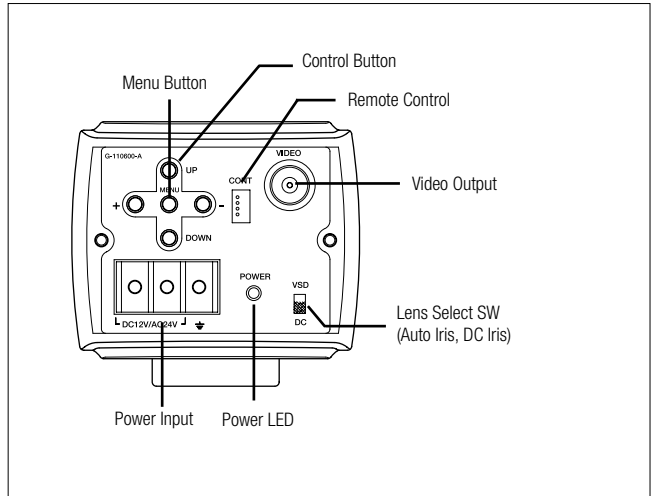

## KEY FEATURES

- 1/3" Double Scan Color CCD (NTSC: 410,000 / PAL: 470,000)
- Outstanding BLC implementation with WDR (Wide Dynamic Range) function (3 steps available : OFF / WDR / BLC)
- Safeguard of private life through PZM (Privacy Zone Masking)
- Digital Zoom (Max. 2.4x)
- Excellent S/N ratio of more than 48dB.
- High Sensitivity : Minimum illumination of 0.001lx (IR Filter OFF, MAX FIELD x510)
- True Color Reproduction through Various White Balance mode
- OSD Setup Menu
- Remote Control

## SPECIFICATIONS

Model No.	HCC-735NTW	HCC-735PTW
Imaging Device	1/3" Sony Double Scan CCD (410,000)	1/3" Sony Double Scan CCD (470,000)
Effective Pixel	768H x 494V (380,000)	752H x 582V (440,000)
Scanning System	525 Lines, 2:1 Interlace	625 TV lines, 2:1 Interlace
Sync. System	Internal / Auto / Line-Lock	
Scanning Frequency	15.734KHz(H), 59.94Hz(V)	15.625KHz(H), 50.0Hz(V)
H Resolution	480 TV Lines	
Video Output	VBS 1.0Vp-p / BNC	
S/N Ratio	More than 48dB	
Min. illumination	IR Filter Off, TDN : 0.1lx IR Filter Off, 510 Fields, TDN : 0.001lx	
BLC	OFF, WDR, BLC	
White Balance Mode	ATW, MANUAL, AWC LOCK, AWC	
Adjustable Shutter	1/60s ~ 1/50,000s (9 steps) 1/50s ~ 1/50,000s (9 steps)	
AGC	OFF ~ 34dB	
ALC	ELC, VSD LENS, DC LENS	
Lens Mount	C/CS Mount	
Power Source	AC24V±20%, DC12V±2V, Max. 3W	
Operating Temp.	-10°C ~ +50°C	
Operating Humidity	90% RH (Non-Condensing)	
Storage Temp.	-20°C ~ +70°C	
Color	Ivory	
Weight	380g	
Dimension	68(W) x 56(H) x 120(D), mm	

## CONFIGURATION of OSD MENU

SETUP MENU	CAMERA ID	Camera ID, Title Display Position, Display
	ALC/ELC	ALC Mode / ELC Mode
	WDR/BLC	OFF / WDR / BLC
	SHUTTER	AUTO / 1/60 - 1/50,000
	SENS UP	ON / OFF
	WB CONTROL	ATW / MANUAL- / AWC LOCK / AWC
	AGC CONTROL	OFF / 10dB ~ 34dB
	SPECIAL MENU	FLICKERLESS, MAX FIELD, NIGHT SHOT, ZOOM, PZM, SETTING, FREEZE, MIRROR, SYNC MODE
	DEFAULT SET	ON / OFF

## DIMENSIONS