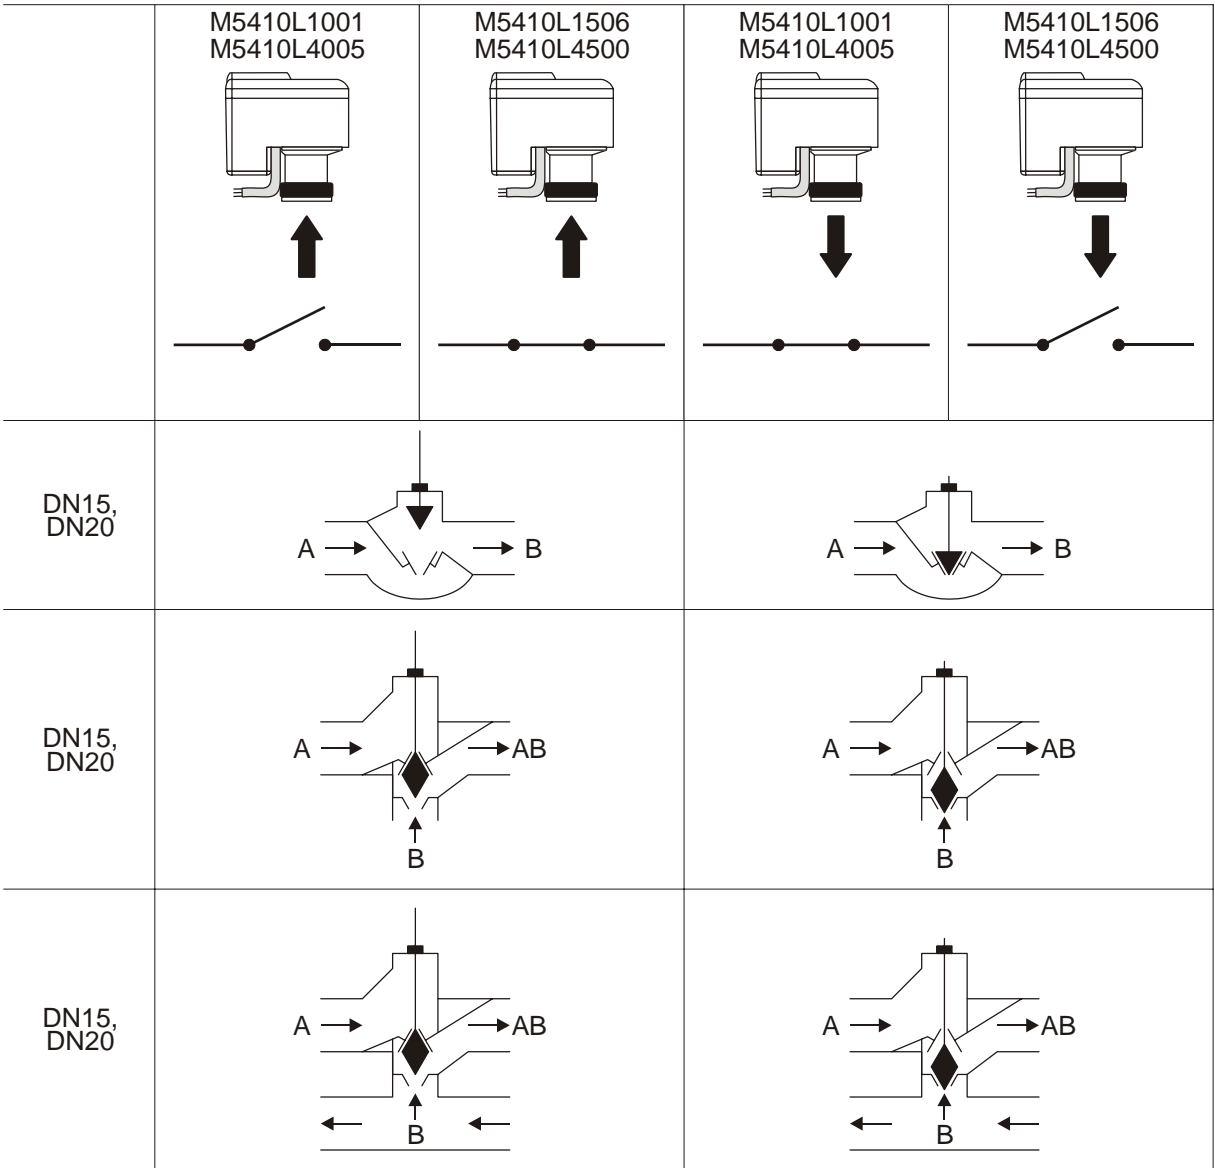

5

Automation and Control Solutions
Honeywell GmbH
Böblinger Straße 17
D-71101 Schönaich
Phone: (49) 7031 63701
Fax: (49) 7031 637493
<http://europe.hbc.honeywell.com>

Subject to change without notice. Printed in Germany

Manufacturing location certified to **ISO 9001**

MU1B-0242GE51 R0406