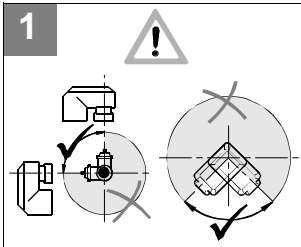

M7410G

4

LON	LON
WHITE	BLACK
WEISS	SCHWARZ
BLANC	NOIR
HVID	SORT
WIT	ZWART
BIANCO	NERO
VALKOINEN	HUSTA
BLANCO	NEGRO
HVIT	SVART

Di	24 Vac+	24 Vac-
GREEN	BROWN	WHITE
GRÜN	BRAUN	WEISS
VERT	MARRON	BLANC
GRØN	BRUN	HVID
GROEN	BRUIN	WIT
VERDE	MARRONE	BIANCO
VIHREÄ	RUSKEA	VALKOINEN
VERDE	MARRÓN	BLANCO
GRÖN	BRUN	VIT

5

Power Supply + Di

brown 24 Vac +
white 24 Vac -
green DI (+)

LON

black LON
white LON

Contact

24 Vac

230 Vac

M7410G

black LON
white LON