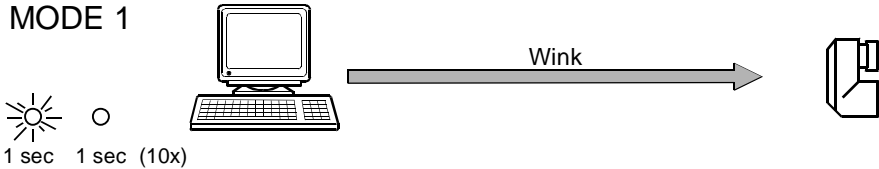

M7410G

black LON
white LON

6

MODE 1

**MODE 2
Direct**

**MODE 3
Reverse**

MODE 4

○
off