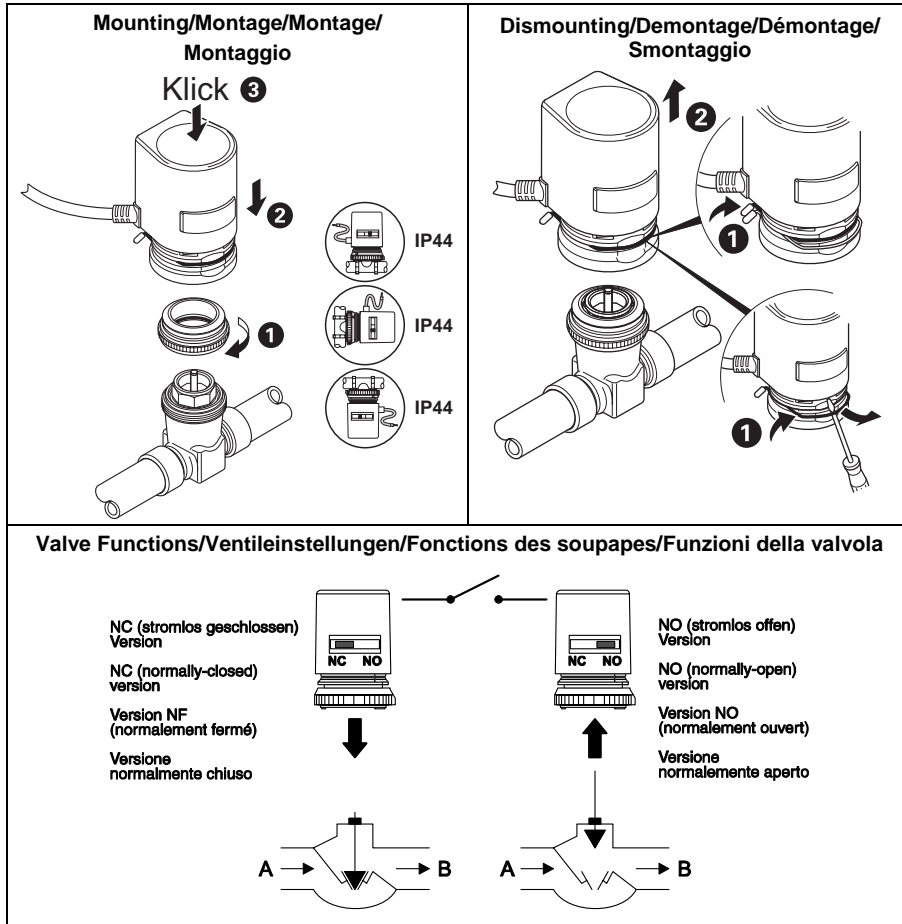

Small Linear Thermoelectric Actuator

Thermoelektrischer Stellantrieb/
 Petit actionneur linéaire thermoélectrique/
 Piccolo attuatore termoelettrico lineare

MT4-024/MT4-230/MT8-024/MT8-230

Mounting Instructions/Montageanleitung/
 Instructions de montage/Istruzioni di montaggio

**Replacement, easy installation/
Austausch, einfache Installation/
Remplacement, installation facile/
Sostituzione, installazione semplice**

**Dimensions/Abmessungen/Dimensioni/
Dimensioni (mm)**

dimension	MT4-xxx	MT8-xxx
W	42	
H	57	65
L	45	
X	6	

Wiring/Verkabelung/Câblage/Montaggio

MTx-xxxS

grün,vert,verde, green — 230 Vac / 24 V — 5 A (3)

grün,vert,verde, green — 230 Vac / 24 V — 3 W

braun, brun, marrone, brown — R-T — 230 Vac / 24 V

blau, bleu, blu, blue

MTx-xxx, MTx-xxxLC

braun, brun, marrone, brown — R-T — 230 Vac / 24 V — 3 W (MTx-xxxLC: 2 W)

blau, bleu, blu, blue

Manufactured for and on behalf of the Environment and Combustion Controls Division of Honeywell Technologies Sàrl, Ecublens, Route de Bois 37, Switzerland by its Authorized Representative: